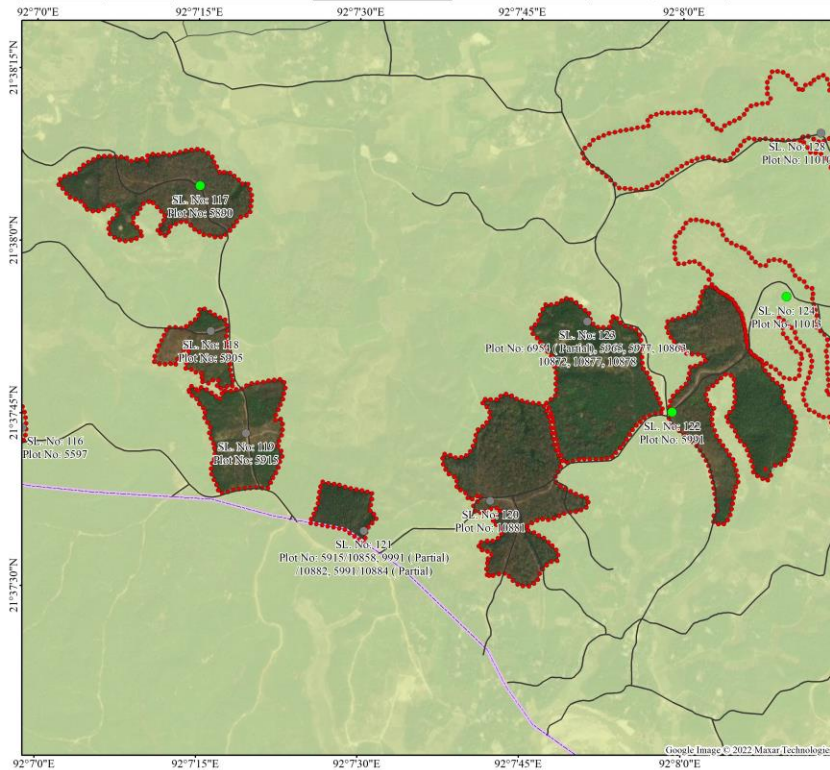

Division	District	Sub-district	Union	Mouza	Sheet
Chattogram	Bandarban	Lama	Fasyakhali	Fasyakhali	20

Bangladesh Rubber Board