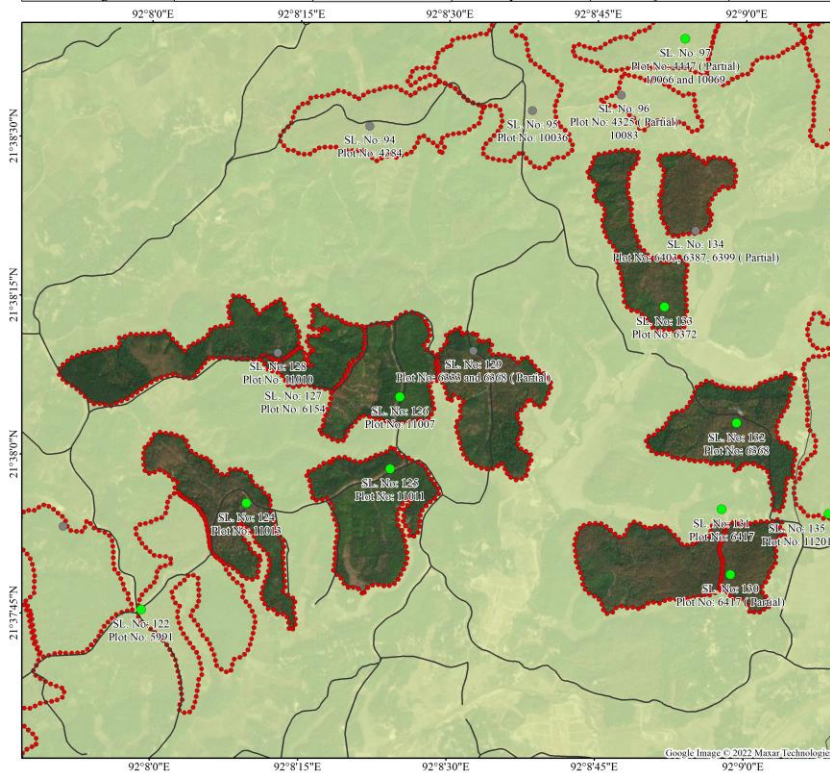

Division	District	Sub-district	Union	Mouza	Sheet
Chattogram	Bandarban	Lama	Fasyakhali	Fasyakhali	20

Bangladesh Rubber Board

Legend

- Rubber Garden
- Mixed or No Rubber Garden
- ⌚ Acedmic Institution
- Locality Name
- * Bazaar
- ⊗ Govt. Office
- Playground
- ☆ Religious Place
- 🏪 Shop
- Main Road
- Pacca Local Road
- Katcha Local Road
- - - Listed Rubber Garden Boundary
- - - Upazila/Thana Boundary
- - - Fasyakhali Union Boundary

Division	District	Sub-district	Union	Mouza	Sheet
Chattogram	Bandarban	Lama	Fasyakhali	Fasyakhali	21

Bangladesh Rubber Board

Legend

- Rubber Garden
- Mixed or No Rubber Garden
- ⌚ Acedmic Institution
- Locality Name
- * Bazaar
- ⊗ Govt. Office
- Playground
- ☆ Religious Place
- 🏪 Shop
- Main Road
- Pacca Local Road
- Katcha Local Road
- - - Listed Rubber Garden Boundary
- - - Upazila/Thana Boundary
- - - Fasyakhali Union Boundary