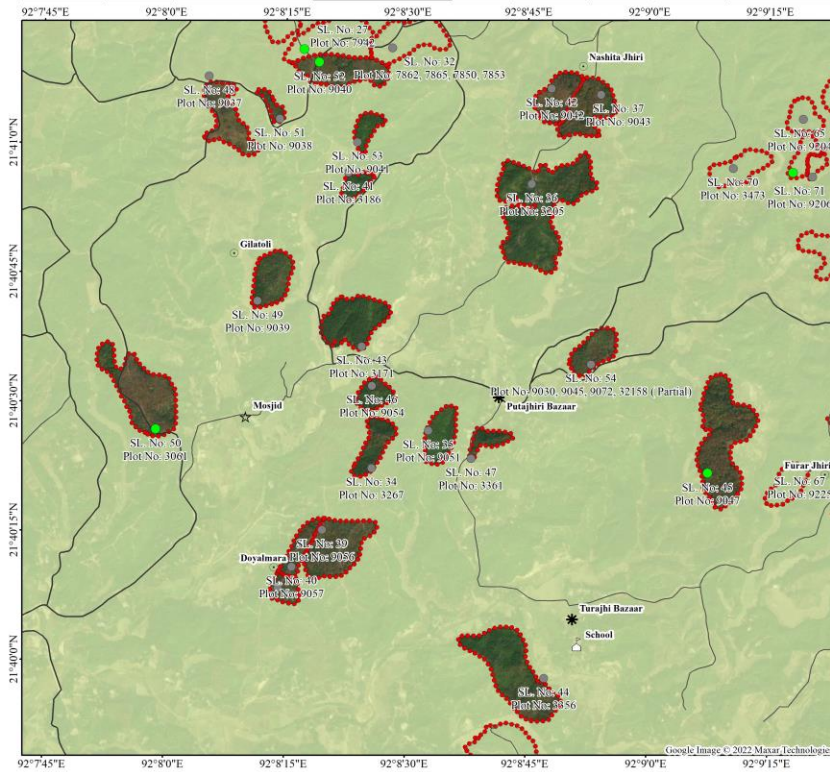

Division	District	Sub-district	Union	Mouza
Chattogram	Bandarban	Lama	Fasyakhali	Fasyakhali, Sangu, Yangchha

Legend

- Rubber Garden
- Mixed or No Rubber Garden
- Academic Institution
- * Bazaar
- ⊗ Govt. Office
- Playground
- ☆ Religious Place
- 🏪 Shop
- Main Road
- Pacca Local Road
- Katcha Local Road
- ▬ Rubber Garden Boundary
- ▬ Upazila/Thana Boundary
- ▬ Fasyakhali Union Boundary

Division	District	Sub-district	Union	Mouza	Sheet
Chattogram	Bandarban	Lama	Fasyakhali	Fasyakhali	03

Division	District	Sub-district	Union	Mouza	Sheet
Chattogram	Bandarban	Lama	Fasyakhali	Fasyakhali	05

Legend

- Rubber Garden
- Mixed or No Rubber Garden
- Academic Institution
- Locality Name
- Bazaar
- Govt. Office
- Playground
- Religious Place
- Shop
- Main Road
- Pacca Local Road
- Katcha Local Road
- Listed Rubber Garden Boundary
- Upazila/Thana Boundary
- Fasyakhali Union Boundary

Division	District	Sub-district	Union	Mouza	Sheet
Chattoagram	Bandarban	Lama	Fasyakhali	Fasyakhali	11

Legend

- Rubber Garden
- Mixed or No Rubber Garden
- △ Academic Institution
- Locality Name
- * Bazaar
- ⊗ Govt. Office
- Playground
- ☆ Religious Place
- 🛒 Shop
- ══ Main Road
- ══ Pacca Local Road
- ══ Katcha Local Road
- Listed Rubber Garden Boundary
- Upazila/Thana Boundary
- Fasyakhali Union Boundary