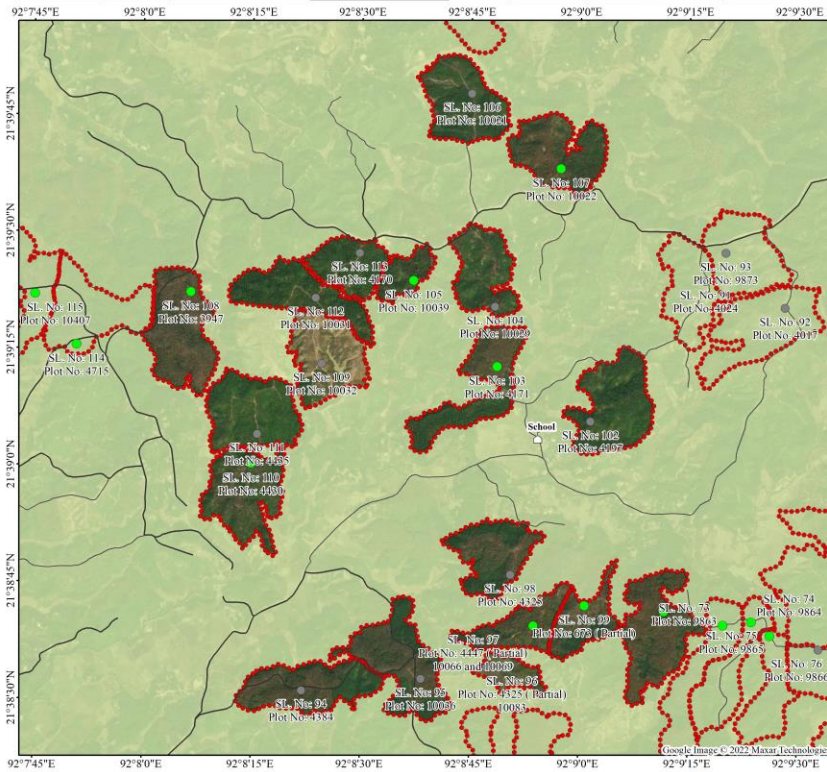

Division	District	Sub-district	Union	Mouza	Sheet
Chattogram	Bandarban	Lama	Fasyakhali	Fasyakhali	16

1. **Legend**
2. Rubber Garden
   - Mixed or No Rubber Garden
   - ⏏ Academic Institution
   - Locality Name
   - Bazaar
   - ⊗ Govt. Office
   - Playground
   - ☆ Religious Place
   - 🛒 Shop
   - ══ Main Road
   - ══ Pacca Local Road
   - ══ Katcha Local Road
   - --- Listed Rubber Garden Boundary
   - --- Upazila/Thana Boundary
   - --- Fasyakhali Union Boundary