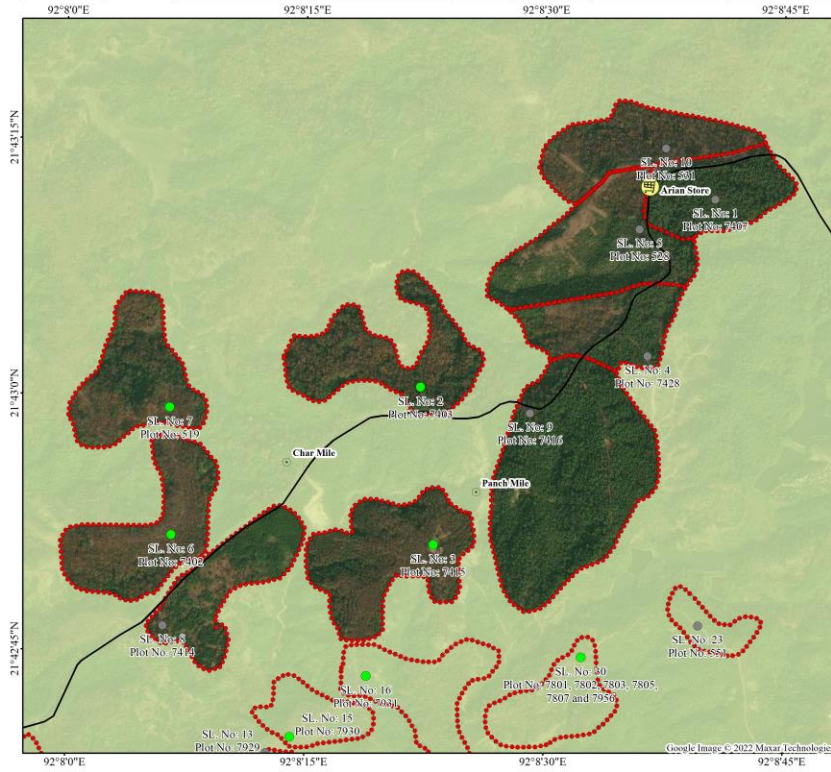

Division	District	Sub-district	Union	Mouza
Chattogram	Bandarban	Lama	Fasyakhali	Fasyakhali, Sangu, Yangchha

Legend

- Rubber Garden
- Mixed or No Rubber Garden
- Academic Institution
- * Bazaar
- ⊗ Govt. Office
- Playground
- ☆ Religious Place
- 🏪 Shop
- Main Road
- Pacca Local Road
- Katcha Local Road
- ▬ Rubber Garden Boundary
- ▬ Upazila/Thana Boundary
- ▬ Fasyakhali Union Boundary

Division	District	Sub-district	Union	Mouza	Sheet
Chattogram	Bandarban	Lama	Fasyakhali	Fasyakhali	03

Division	District	Sub-district	Union	Mouza	Sheet
Chattogram	Bandarban	Lama	Fasyakhali	Fasyakhali	05

Legend

Division	District	Sub-district	Union	Mouza	Sheet
Chattogram	Bandarban	Lama	Fasyakhali	Fasyakhali	20

Bangladesh Rubber Board

Legend

- Rubber Garden
- Mixed or No Rubber Garden
- ⌚ Acedmic Institution
- Locality Name
- * Bazaar
- ⊗ Govt. Office
- Playground
- ☆ Religious Place
- 🏪 Shop
- Main Road
- Pacca Local Road
- Katcha Local Road
- - - Listed Rubber Garden Boundary
- - - Upazila/Thana Boundary
- - - Fasyakhali Union Boundary

Division	District	Sub-district	Union	Mouza	Sheet
Chattogram	Bandarban	Lama	Fasyakhali	Fasyakhali	21

Bangladesh Rubber Board

Legend

- Rubber Garden
- Mixed or No Rubber Garden
- ⌚ Acedmic Institution
- Locality Name
- * Bazaar
- ⊗ Govt. Office
- Playground
- ☆ Religious Place
- 🏪 Shop
- Main Road
- Pacca Local Road
- Katcha Local Road
- - - Listed Rubber Garden Boundary
- - - Upazila/Thana Boundary
- - - Fasyakhali Union Boundary