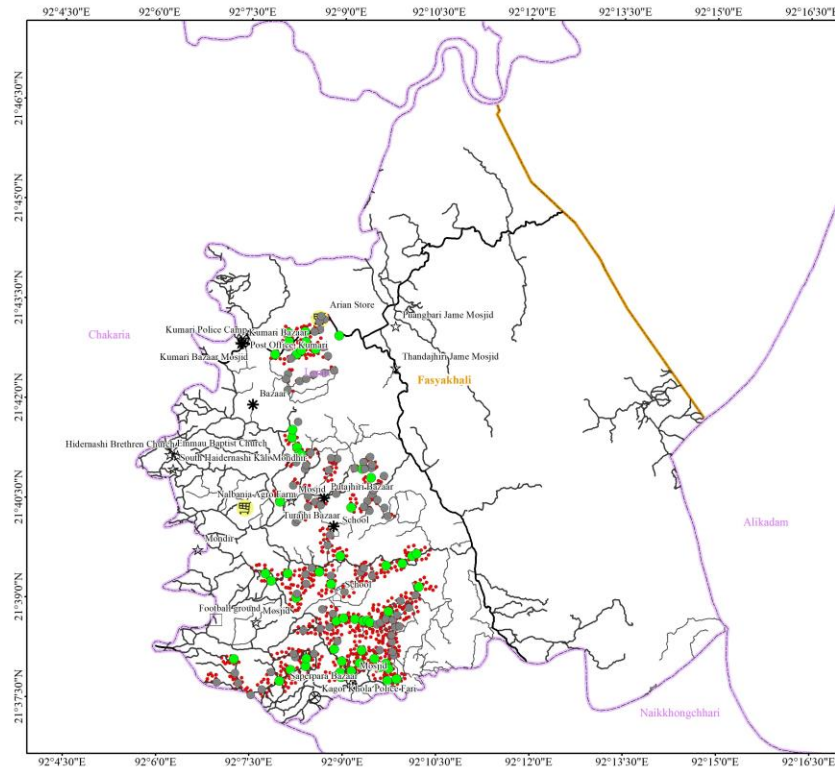

Division	District	Sub-district	Union	Mouza
Chattogram	Bandarban	Lama	Fasyakhali	Fasyakhali, Sangu, Yangchha

Legend

- Rubber Garden
- Mixed or No Rubber Garden
- Academic Institution
- * Bazaar
- ⊗ Govt. Office
- Playground
- ☆ Religious Place
- 🏪 Shop
- Main Road
- Pacca Local Road
- Katcha Local Road
- ▬ Rubber Garden Boundary
- ▬ Upazila/Thana Boundary
- ▬ Fasyakhali Union Boundary

Division	District	Sub-district	Union	Mouza	Sheet
Chattogram	Bandarban	Lama	Fasyakhali	Fasyakhali	03

Division	District	Sub-district	Union	Mouza	Sheet
Chattogram	Bandarban	Lama	Fasyakhali	Fasyakhali	05

Legend