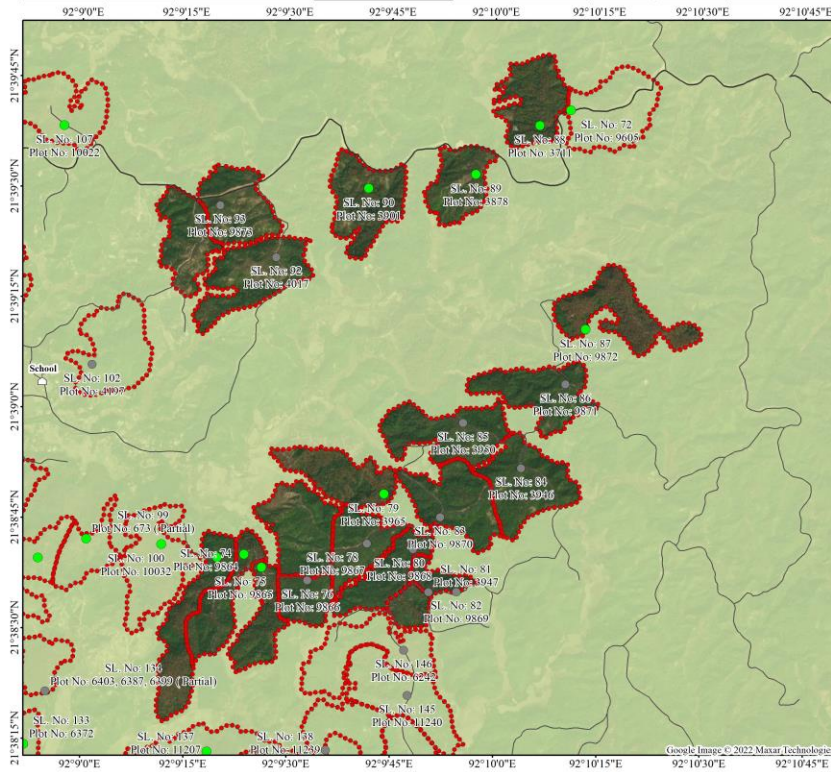

Division	District	Sub-district	Union	Mouza	Sheet
Chattogram	Bandarban	Lama	Fasyakhali	Fasyakhali	15

Legend

- Rubber Garden
- Mixed or No Rubber Garden
- ⏏ Acedmic Institution
- Locality Name
- Bazaar
- ⊗ Govt. Office
- Playground
- ☆ Religious Place
- 🏪 Shop
- Main Road
- Pacca Local Road
- Katcha Local Road
- --- Listed Rubber Garden Boundary
- --- Upazila/Thana Boundary
- --- Fasyakhali Union Boundary