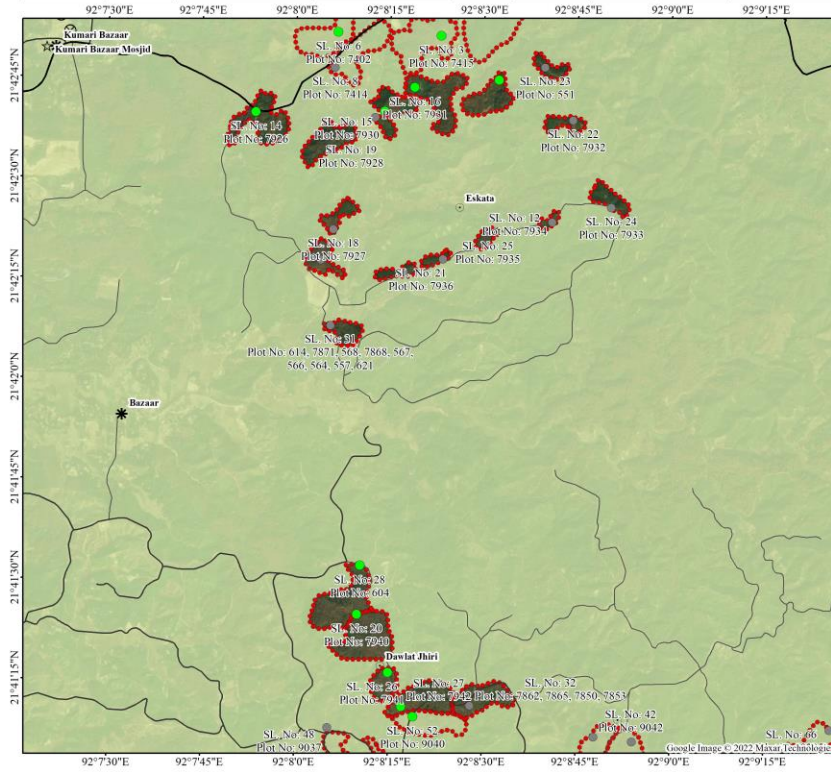

Division	District	Sub-district	Union	Mouza
Chattogram	Bandarban	Lama	Fasyakhali	Fasyakhali, Sangu, Yangchha

Legend

- Rubber Garden
- Mixed or No Rubber Garden
- Academic Institution
- * Bazaar
- ⊗ Govt. Office
- Playground
- ☆ Religious Place
- 🏪 Shop
- Main Road
- Pacca Local Road
- Katcha Local Road
- ▬ Rubber Garden Boundary
- ▬ Upazila/Thana Boundary
- ▬ Fasyakhali Union Boundary

Division	District	Sub-district	Union	Mouza	Sheet
Chattogram	Bandarban	Lama	Fasyakhali	Fasyakhali	03

Division	District	Sub-district	Union	Mouza	Sheet
Chattogram	Bandarban	Lama	Fasyakhali	Fasyakhali	05

Legend