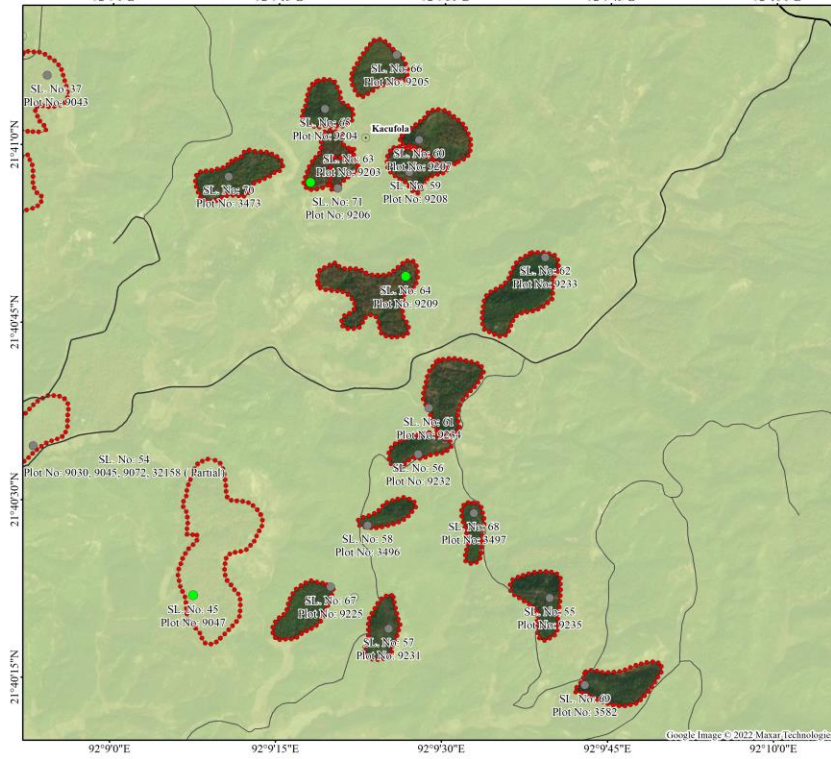

Division	District	Sub-district	Union	Mouza
Chattogram	Bandarban	Lama	Fasyakhali	Fasyakhali, Sangu, Yangchha

Legend

- Rubber Garden
- Mixed or No Rubber Garden
- Academic Institution
- * Bazaar
- ⊗ Govt. Office
- Playground
- ☆ Religious Place
- 🏪 Shop
- Main Road
- Pacca Local Road
- Katcha Local Road
- ▬ Rubber Garden Boundary
- ▬ Upazila/Thana Boundary
- ▬ Fasyakhali Union Boundary

- Rubber Garden
- Mixed or No Rubber Garden
- Academic Institution
- Locality Name
- Bazaar
- Govt. Office
- Playground
- Religious Place
- Shop
- Main Road
- Pacca Local Road
- Katcha Local Road
- Listed Rubber Garden Boundary
- Upazila/Thana Boundary
- Fasyakhali Union Boundary

Division	District	Sub-district	Union	Mouza	Sheet
Chattoagram	Bandarban	Lama	Fasyakhali	Fasyakhali	11

Legend

- Rubber Garden
- Mixed or No Rubber Garden
- △ Academic Institution
- Locality Name
- * Bazaar
- ⊗ Govt. Office
- Playground
- ☆ Religious Place
- 🛒 Shop
- ══ Main Road
- ══ Pacca Local Road
- ══ Katcha Local Road
- Listed Rubber Garden Boundary
- Upazila/Thana Boundary
- Fasyakhali Union Boundary

Division	District	Sub-district	Union	Mouza	Sheet
Chattogram	Bandarban	Lama	Fasyakhali	Fasyakhali	12

Legend

- Rubber Garden
- Mixed or No Rubber Garden
- ⏏ Acedmic Institution
- Locality Name
- * Bazaar
- ⊗ Govt. Office
- Playground
- ☆ Religious Place
- 🛒 Shop
- ══ Main Road
- ══ Pacca Local Road
- ══ Katcha Local Road
- ══ Listed Rubber Garden Boundary
- ══ Upazila/Thana Boundary
- ══ Fasyakhali Union Boundary