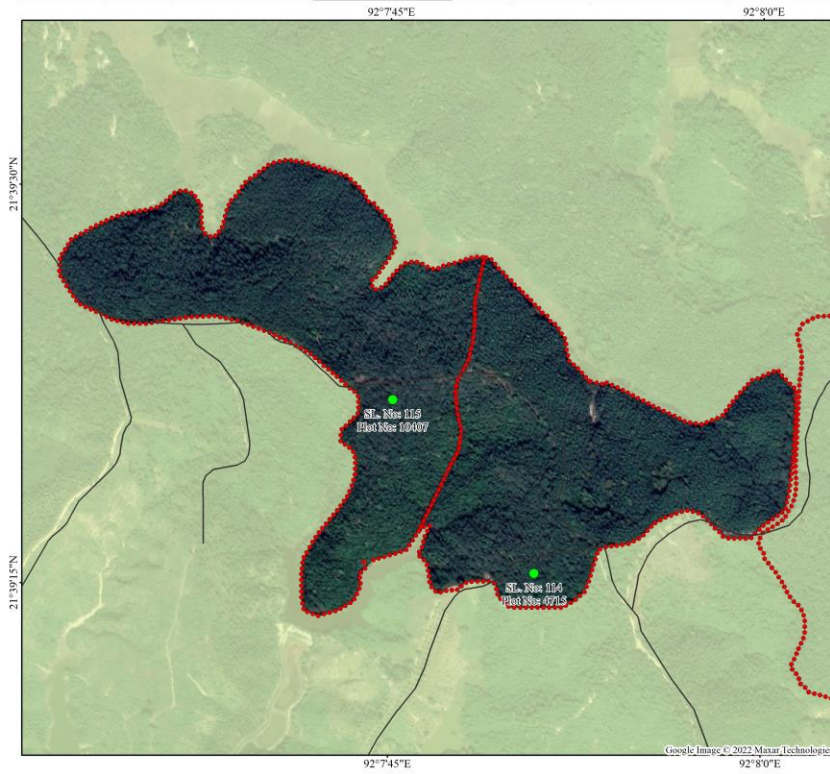

Division	District	Sub-district	Union	Mouza	Sheet
Chattogram	Bandarban	Lama	Fasyakhali	Fasyakhali	17

Legend

- Rubber Garden
- Mixed or No Rubber Garden
- ⏏ Academic Institution
- Locality Name
- Bazaar
- ⊗ Govt. Office
- Playground
- ☆ Religious Place
- 🏪 Shop
- ══ Main Road
- ══ Pacca Local Road
- ══ Katcha Local Road
- ⋯ Listed Rubber Garden Boundary
- ⋯ Upazila/Thana Boundary
- ⋯ Fasyakhali Union Boundary