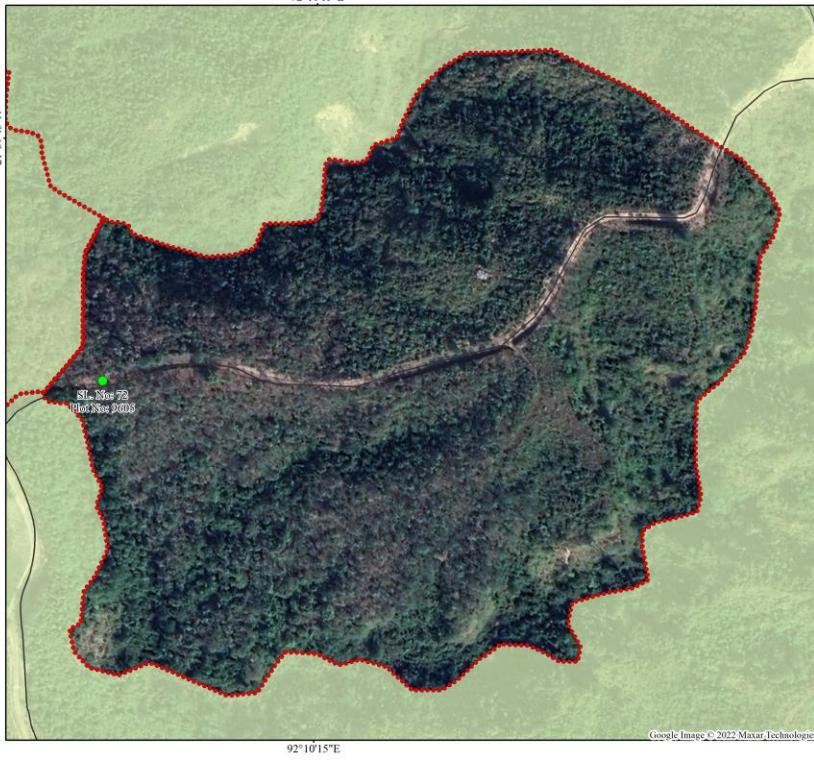

Division	District	Sub-district	Union	Mouza	Sheet
Chattogram	Bandarban	Lama	Fasyakhali	Fasyakhali	14

Legend

- Rubber Garden
- Mixed or No Rubber Garden
- ⏏ Academic Institution
- Locality Name
- Bazaar
- ⊗ Govt. Office
- Playground
- ☆ Religious Place
- 🛒 Shop
- ══ Main Road
- ══ Pacca Local Road
- ══ Katcha Local Road
- ══ Listed Rubber Garden Boundary
- ══ Upazila/Thana Boundary
- ══ Fasyakhali Union Boundary