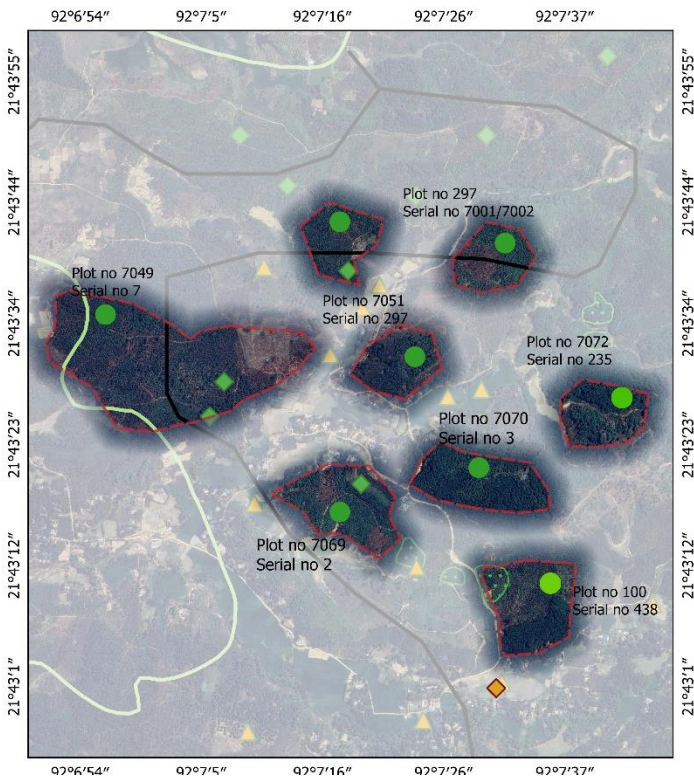

Division	District	Sub-district	Union	Mouza
Chattogram	Bandarban	Lama	Fasyakhali	Fasyakhali, Yangcha

Division	District	Sub-district	Union	Mouza	Sheet
Chattogram	Bandarban	Lama	Fasyakhali	Fasyakhali	01

Legend

- Fasyakhali
- Rubber plantation
- Mixed
- Nill/Only vegetation
- Agriculture
- Settlement
- Roads
- Lama Unions
- ★ Academic
- ★ Religious place
- Rubber garden

Division	District	Sub-district	Union	Mouza	Sheet
Chattogram	Bandarban	Lama	Fasyakhali	Fasyakhali	02

Division	District	Sub-district	Union	Mouza	Sheet
Chattogram	Bandarban	Lama	Fasyakhali	Fasyakhali	04

Legend

- Fasyakhali
- Rubber plantation
- Mixed
- ◆ Nill/Only vegetation
- ▲ Agriculture
- ◆ Settlement
- Roads
- Lama Unions
- ★ Academic
- ★ Religious place
- Rubber garden

Legend

- Fasyakhali
- Rubber plantation
- Mixed
- ◆ Nill/Only vegetation
- ▲ Agriculture
- ◆ Settlement
- Roads
- Lama Unions
- ★ Academic
- ★ Religious place
- Rubber garden

Division	District	Sub-district	Union	Mouza	Sheet
Chattogram	Bandarban	Lama	Fasyakhali	Fasyakhali	09