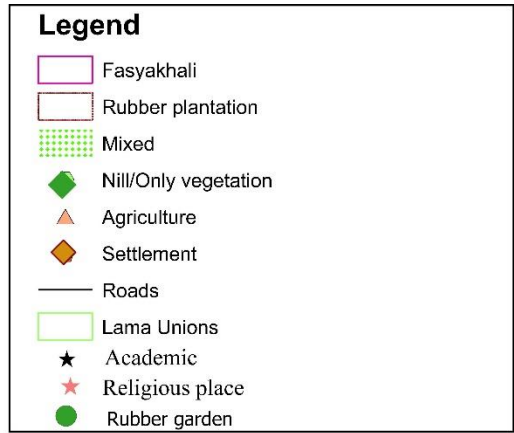

Division	District	Sub-district	Union	Mouza	Sheet
Chattogram	Bandarban	Lama	Fasyakhali	Fasyakhali	13