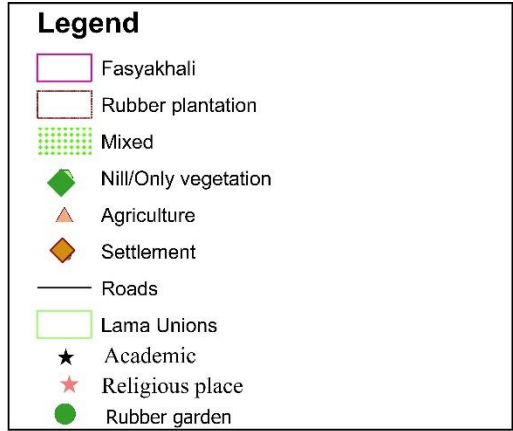

Division	District	Sub-district	Union	Mouza	Sheet
Chattogram	Bandarban	Lama	Fasyakhali	Fasyakhali	18