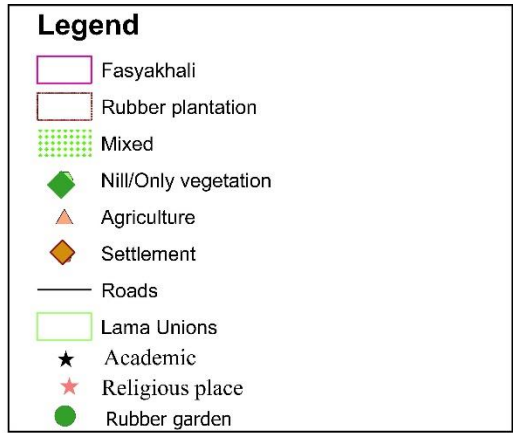

Division	District	Sub-district	Union	Mouza
Chattogram	Bandarban	Lama	Fasyakhali	Fasyakhali, Yangcha

Division	District	Sub-district	Union	Mouza	Sheet
Chattogram	Bandarban	Lama	Fasyakhali	Fasyakhali	01

Legend

- Fasyakhali
- Rubber plantation
- Mixed
- Nill/Only vegetation
- Agriculture
- Settlement
- Roads
- Lama Unions
- ★ Academic
- ★ Religious place
- Rubber garden

Division	District	Sub-district	Union	Mouza	Sheet
Chattogram	Bandarban	Lama	Fasyakhali	Fasyakhali	02

Division	District	Sub-district	Union	Mouza	Sheet
Chattogram	Bandarban	Lama	Fasyakhali	Fasyakhali	04

Legend

- Fasyakhali
- Rubber plantation
- Mixed
- ◆ Nill/Only vegetation
- ▲ Agriculture
- ◆ Settlement
- Roads
- Lama Unions
- ★ Academic
- ★ Religious place
- Rubber garden

Legend

- Fasyakhali
- Rubber plantation
- Mixed
- ◆ Nill/Only vegetation
- ▲ Agriculture
- ◆ Settlement
- Roads
- Lama Unions
- ★ Academic
- ★ Religious place
- Rubber garden

Division	District	Sub-district	Union	Mouza	Sheet
Chattogram	Bandarban	Lama	Fasyakhali	Fasyakhali	09