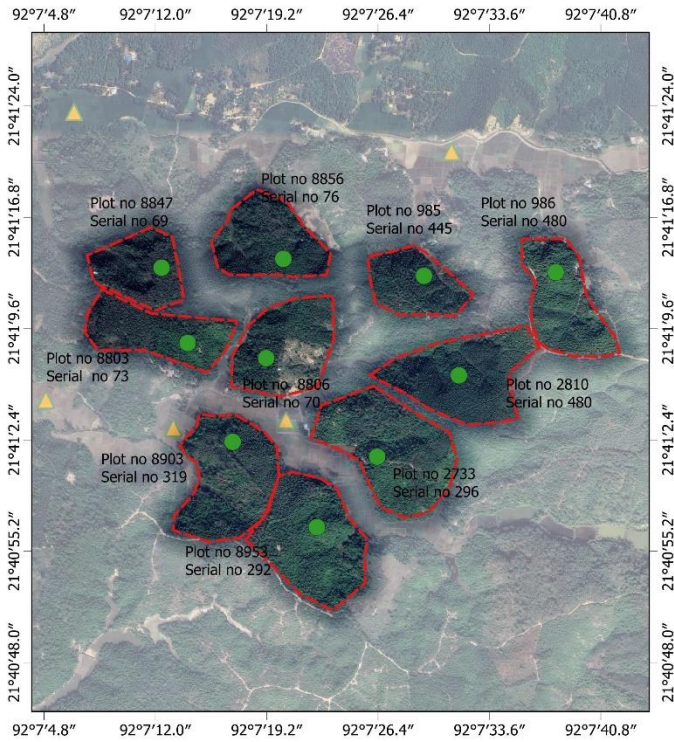

Division	District	Sub-district	Union	Mouza	Sheet
Chattogram	Bandarban	Lama	Fasyakhali	Fasyakhali	10