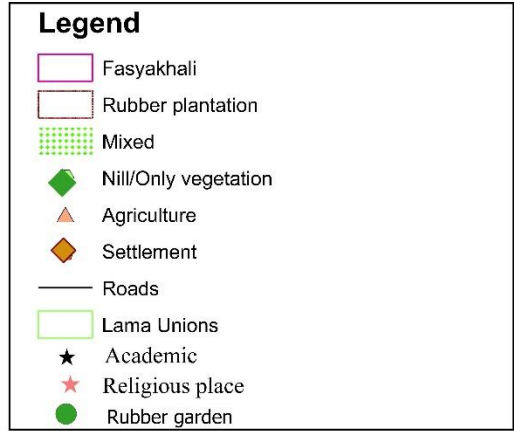

- Fasyakhali
- Rubber plantation
- Mixed
- Nill/Only vegetation
- Agriculture
- Settlement
- Roads
- Lama Unions
- ★ Academic
- ★ Religious place
- Rubber garden

Division	District	Sub-district	Union	Mouza	Sheet
Chattogram	Bandarban	Lama	Fasyakhali	Fasyakhali	02

Division	District	Sub-district	Union	Mouza	Sheet
Chattogram	Bandarban	Lama	Fasyakhali	Fasyakhali	04

Legend

- Fasyakhali
- Rubber plantation
- Mixed
- ◆ Nill/Only vegetation
- ▲ Agriculture
- ◆ Settlement
- Roads
- Lama Unions
- ★ Academic
- ★ Religious place
- Rubber garden

Division	District	Sub-district	Union	Mouza	Sheet
Chattogram	Bandarban	Lama	Fasyakhali	Fasyakhali	06

Division	District	Sub-district	Union	Mouza	Sheet
Chattogram	Bandarban	Lama	Fasyakhali	Fasyakhali	06

Division	District	Sub-district	Union	Mouza	Sheet
Chattogram	Bandarban	Lama	Fasyakhali	Fasyakhali	07

Legend

- Fasyakhali
- Rubber plantation
- Mixed
- ◆ Nill/Only vegetation
- ▲ Agriculture
- ◆ Settlement
- Roads
- Lama Unions
- ★ Academic
- ★ Religious place
- Rubber garden

Division	District	Sub-district	Union	Mouza	Sheet
Chattogram	Bandarban	Lama	Fasyakhali	Fasyakhali	09