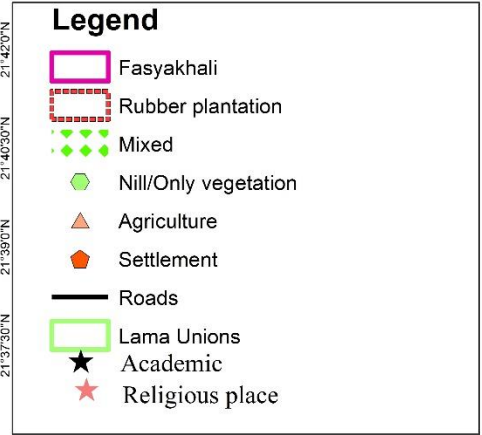

Division	District	Sub-district	Union	Mouza
Chattogram	Bandarban	Lama	Fasyakhali	Fasyakhali, Yangcha

Division	District	Sub-district	Union	Mouza	Sheet
Chattogram	Bandarban	Lama	Fasyakhali	Fasyakhali	01

Legend

- Fasyakhali
- Rubber plantation
- Mixed
- Nill/Only vegetation
- Agriculture
- Settlement
- Roads
- Lama Unions
- ★ Academic
- ★ Religious place
- Rubber garden

Division	District	Sub-district	Union	Mouza	Sheet
Chattogram	Bandarban	Lama	Fasyakhali	Fasyakhali	02

Division	District	Sub-district	Union	Mouza	Sheet
Chattogram	Bandarban	Lama	Fasyakhali	Fasyakhali	04

Legend

- Fasyakhali
- Rubber plantation
- Mixed
- ◆ Nill/Only vegetation
- ▲ Agriculture
- ◆ Settlement
- Roads
- Lama Unions
- ★ Academic
- ★ Religious place
- Rubber garden

Legend

- Fasyakhali
- Rubber plantation
- Mixed
- ◆ Nill/Only vegetation
- ▲ Agriculture
- ◆ Settlement
- Roads
- Lama Unions
- ★ Academic
- ★ Religious place
- Rubber garden

Division	District	Sub-district	Union	Mouza	Sheet
Chattogram	Bandarban	Lama	Fasyakhali	Fasyakhali	09