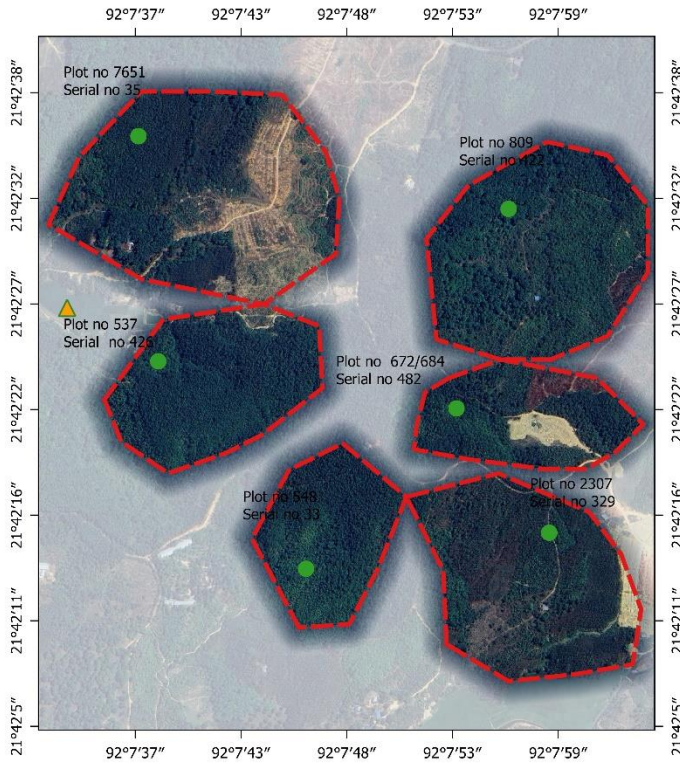

Division	District	Sub-district	Union	Mouza
Chattogram	Bandarban	Lama	Fasyakhali	Fasyakhali, Yangcha

Division	District	Sub-district	Union	Mouza	Sheet
Chattogram	Bandarban	Lama	Fasyakhali	Fasyakhali	01

Legend

- Fasyakhali
- Rubber plantation
- Mixed
- Nill/Only vegetation
- Agriculture
- Settlement
- Roads
- Lama Unions
- ★ Academic
- ★ Religious place
- Rubber garden

Division	District	Sub-district	Union	Mouza	Sheet
Chattogram	Bandarban	Lama	Fasyakhali	Fasyakhali	02

Division	District	Sub-district	Union	Mouza	Sheet
Chattogram	Bandarban	Lama	Fasyakhali	Fasyakhali	04

Legend

- Fasyakhali
- Rubber plantation
- Mixed
- ◆ Nill/Only vegetation
- ▲ Agriculture
- ◆ Settlement
- Roads
- Lama Unions
- ★ Academic
- ★ Religious place
- Rubber garden

Legend

- Fasyakhali
- Rubber plantation
- Mixed
- ◆ Nill/Only vegetation
- ▲ Agriculture
- ◆ Settlement
- Roads
- Lama Unions
- ★ Academic
- ★ Religious place
- Rubber garden

Division	District	Sub-district	Union	Mouza	Sheet
Chattogram	Bandarban	Lama	Fasyakhali	Fasyakhali	09