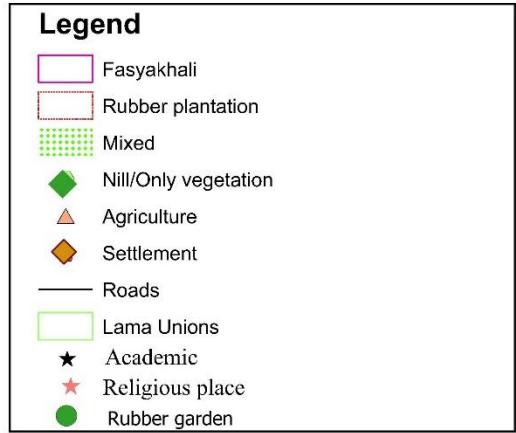

Division	District	Sub-district	Union	Mouza	Sheet
Chattogram	Bandarban	Lama	Fasyakhali	Fasyakhali	10