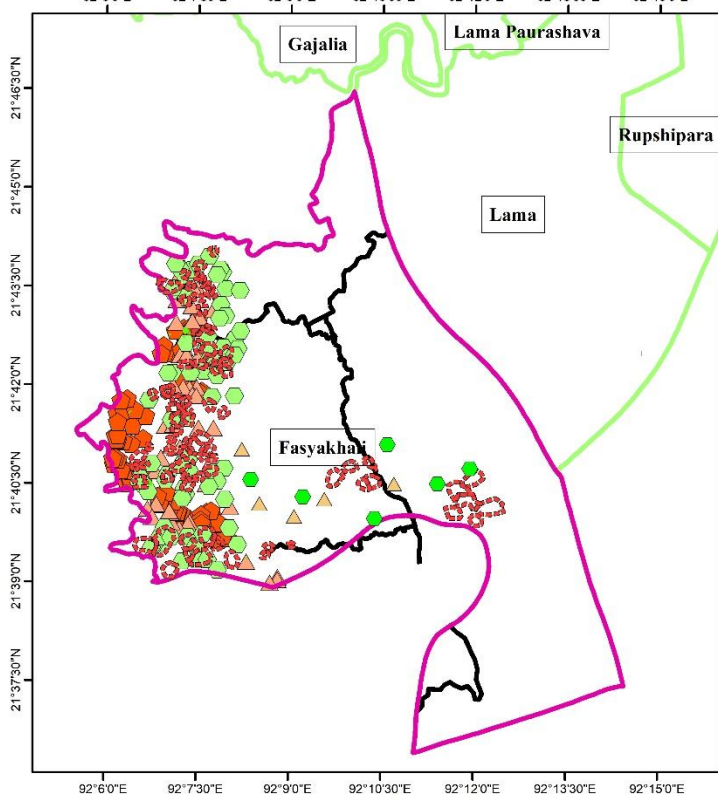

Division	District	Sub-district	Union	Mouza
Chattogram	Bandarban	Lama	Fasyakhali	Fasyakhali, Yangcha

Division	District	Sub-district	Union	Mouza	Sheet
Chattogram	Bandarban	Lama	Fasyakhali	Fasyakhali	01

Legend

- Fasyakhali
- Rubber plantation
- Mixed
- Nill/Only vegetation
- Agriculture
- Settlement
- Roads
- Lama Unions
- ★ Academic
- ★ Religious place
- Rubber garden

Division	District	Sub-district	Union	Mouza	Sheet
Chattogram	Bandarban	Lama	Fasyakhali	Fasyakhali	02

Division	District	Sub-district	Union	Mouza	Sheet
Chattogram	Bandarban	Lama	Fasyakhali	Fasyakhali	04

Legend

- Fasyakhali
- Rubber plantation
- Mixed
- ◆ Nill/Only vegetation
- ▲ Agriculture
- ◆ Settlement
- Roads
- Lama Unions
- ★ Academic
- ★ Religious place
- Rubber garden