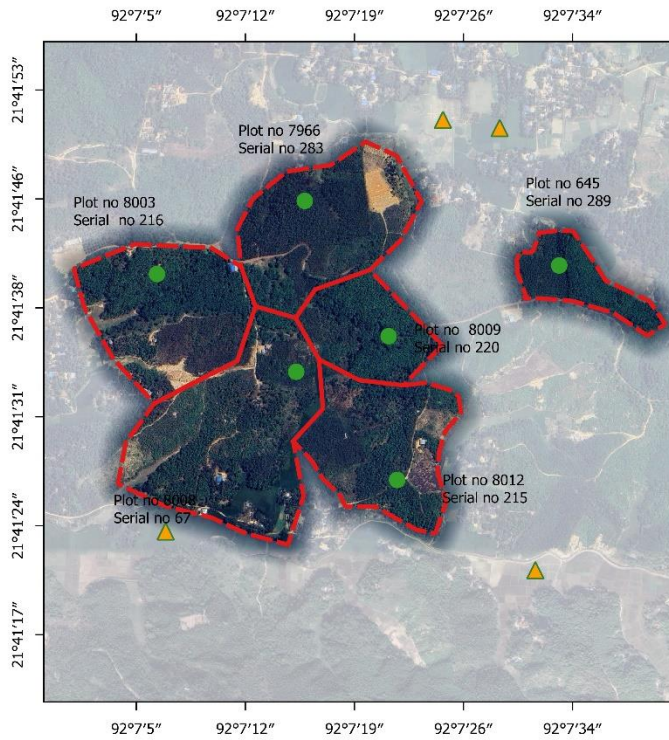

Division	District	Sub-district	Union	Mouza	Sheet
Chattogram	Bandarban	Lama	Fasyakhali	Fasyakhali	06