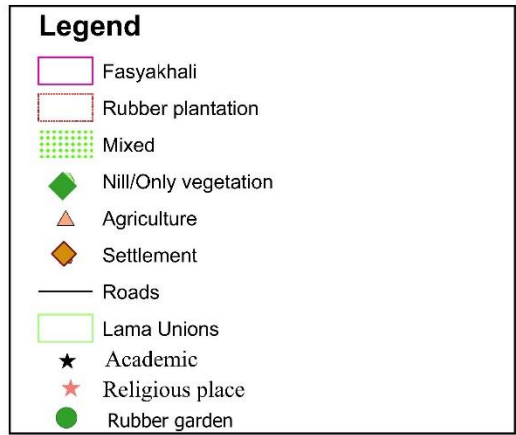

Division	District	Sub-district	Union	Mouza	Sheet
Chattogram	Bandarban	Lama	Fasyakhali	Fasyakhali	06