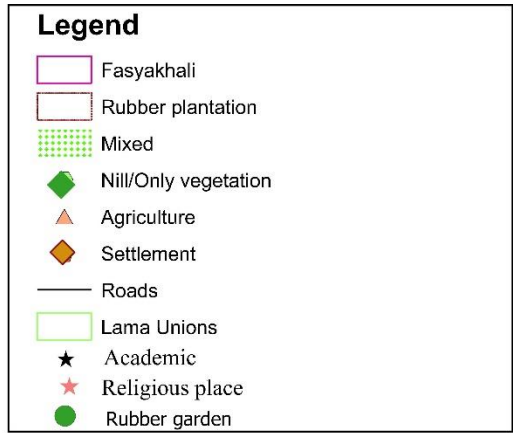

Division	District	Sub-district	Union	Mouza	Sheet
Chattogram	Bandarban	Lama	Fasyakhali	Fasyakhali	06